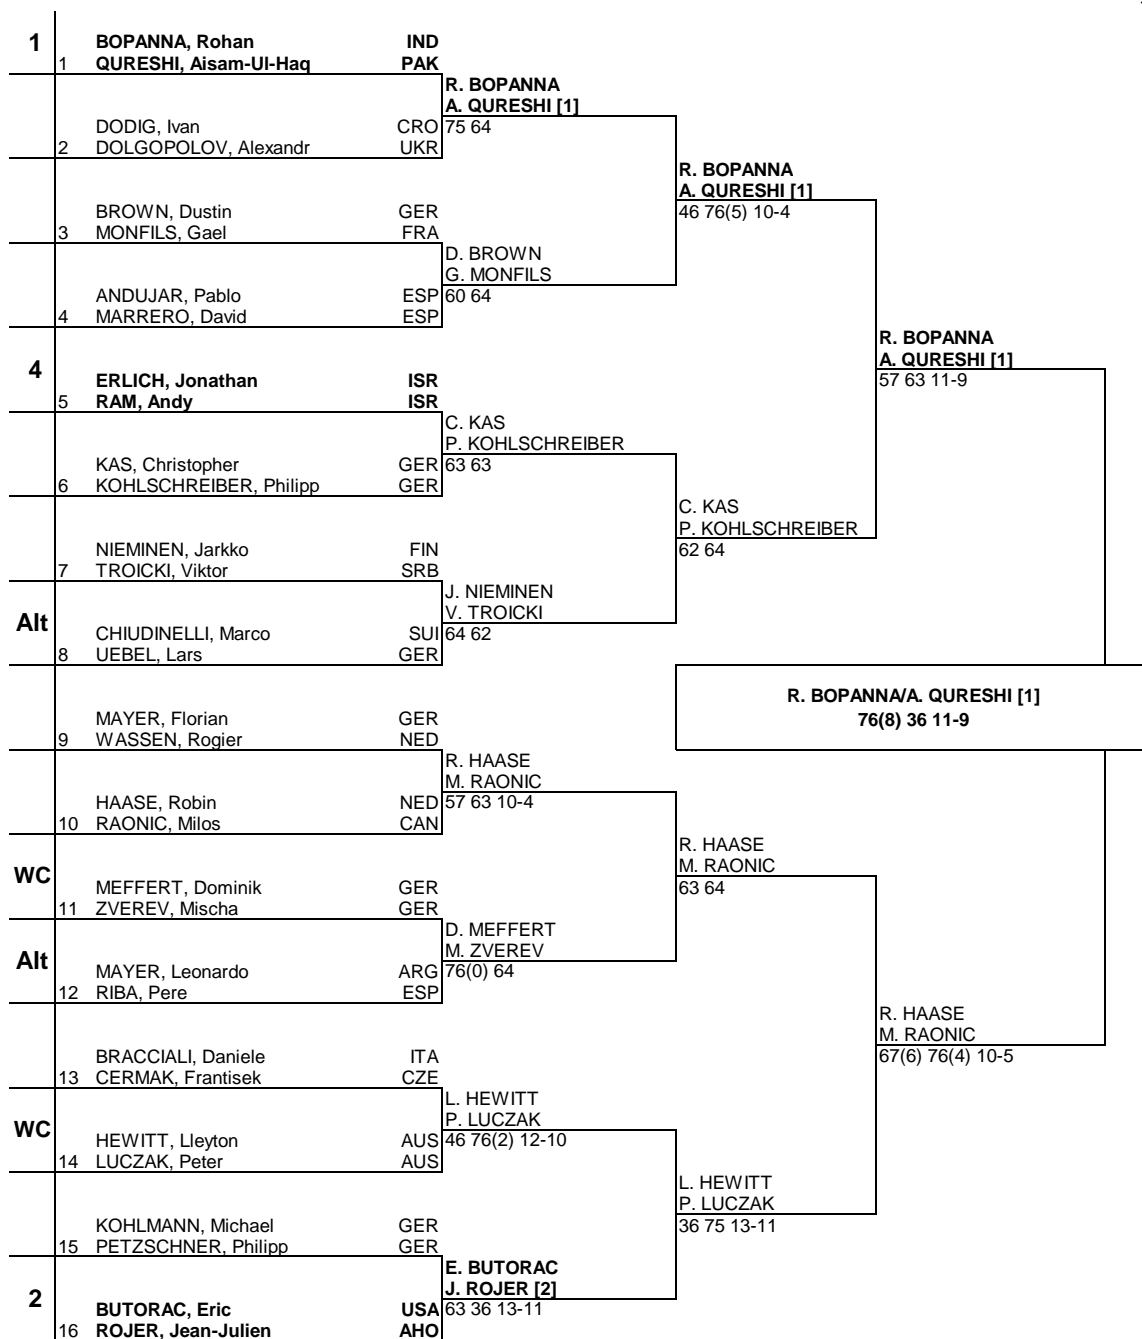

Gerry Weber Open

MAIN DRAW DOUBLES

Halle, Germany

6 - 12 June 2011

Grass

€750,000

500

ATP Tour © Copyright 2006

Seeded Players	Rank	Prize Money (Per Team)	Pts.	Alternates	Retirements/W.O.
1 BOPANNA, Rohan / QURESHI, Aisam-Ul-	21	Winner €36,750	250	L. Mayer / P. Riba - M.	M. Mertinak - Low Back
2 BUTORAC, Eric / ROJER, Jean-Julien	45	Finalist €19,300	150	L. Uebel / M. Chiudine	
3 DLOUHÝ, Lukas / MERTINAK, Michal	49	Semi-Finalist €10,460	90		
4 ERLICH, Jonathan / RAM, Andy	77	Quarter-Finalist €6,000	45		
FOLLOW LIVE SCORING AT www.ATPWorldTour.com		First Round €3,500	0		
Last Direct Acceptance				ATP Supervisor	
Adv 81, On-Site 94				Carlos Sanches	