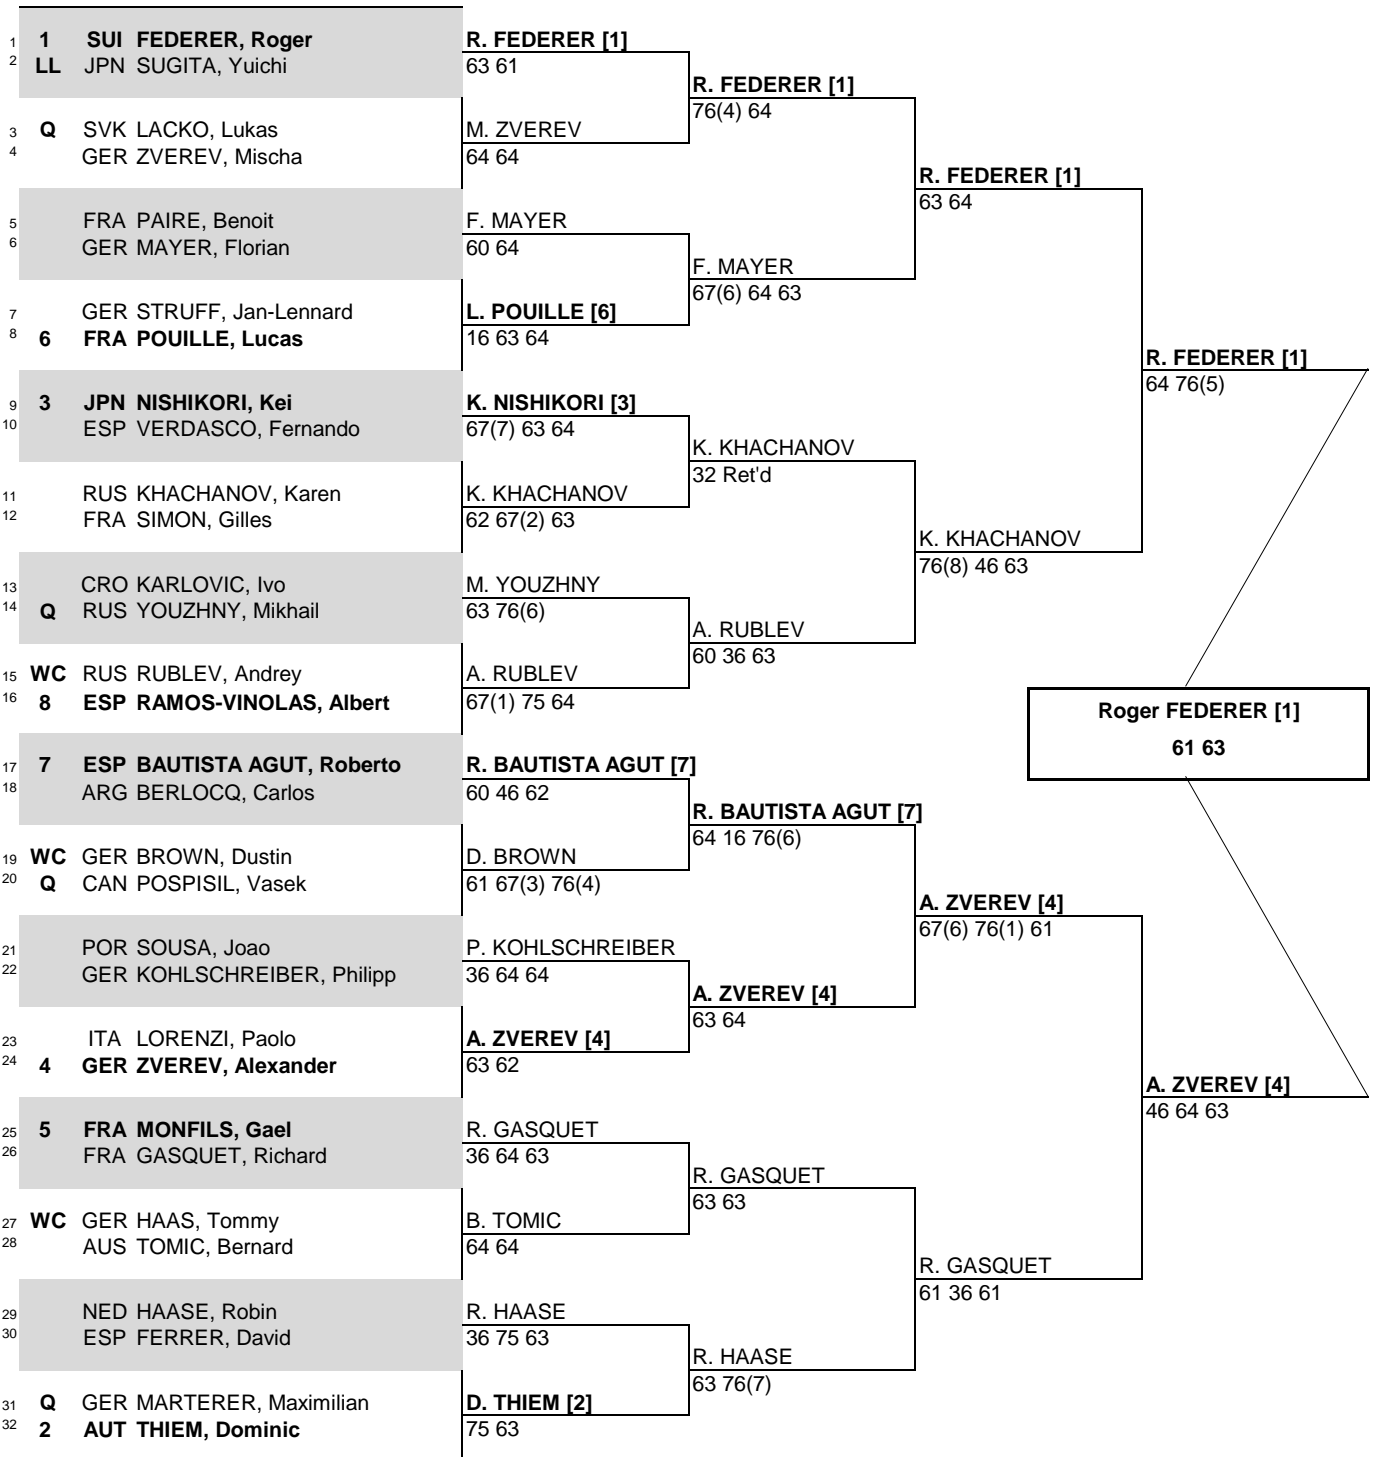

GERRY WEBER OPEN

CITY, COUNTRY
Halle, Germany

TOURNAMENT DATES
19-25 June, 2017

SURFACE
Grass

TOTAL FINANCIAL COMMITMENT
€1,966,095

STATUS NAT MAIN DRAW SINGLES

ATP, Inc. © Copyright 2014

SEEDED PLAYERS	RANK	PRIZE MONEY	POINTS	ALTERNATES / LUCKY LOSERS	RETIREMENTS/WALKOVERS
1 FEDERER, Roger	5	WINNER	€395,690	500	Y. Sugita (LL)
2 THIEM, Dominic	8	FINALIST	€193,985	300	
3 NISHIKORI, Kei	9	SEMI-FINALIST	€97,610	180	
4 ZVEREV, Alexander	10	QUARTER-FINALIST	€49,640	90	
5 MONFILS, Gael	15	SECOND ROUND	€25,780	45	Y. Lu (Right Arm)
6 POUILLE, Lucas	16	FIRST ROUND	€13,595	0	
7 BAUTISTA AGUT, Roberto	19	FOLLOW LIVE SCORING AT			
8 RAMOS-VINOLAS, Albert	22	www.ATPWorldTour.com			
LAST DIRECT ACCEPTANCE		Carlos Berlocq, 68		ATP SUPERVISOR(S)	
				Carlos Sanches, Thomas Karlberg	